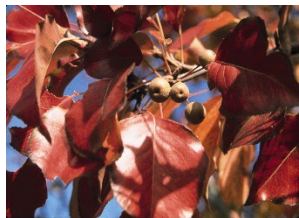

Shade Trees

**Royal Red Norway Maple**  
Height 40'-50'  
Width 30'  
Burgundy Summer color

**Brandywine Red Maple**  
Height 40'  
Width 30'  
Vibrant Red Fall Color

**Fall Fiesta Sugar Maple**  
Height 50'-75'  
Width 50'  
Yellow/Orange Fall color

**Autumn Blaze Maple and Sienna Glenn Maple**  
Height 50-60'  
Width 40'  
Red/Orange Fall Color

**Skyline Honeylocust**  
Height 50'  
Width 30-35'  
Yellow Fall Color

Ornamental Trees

**Purple Prince Flowering Crabapple**  
Height 20'  
Width 20'  
Purple Spring Flower

**Red Jewell Flowering Crabapple**  
Height 15'  
Width 12'  
White Spring Flower

**Rejoice Flowering Crabapple**  
Height 15'-20'  
Width 15'-20'  
Pink May Flower

**First Editions Snowdance Japanese Tree Lilac**  
Height 30'  
Width 20'  
White Flowers in June