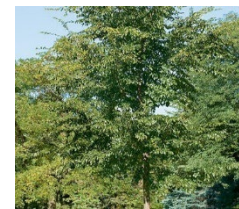

**Japanese Tree Lilac**  
Height 30'  
Width 20'  
White Flower

Shade Trees

**Swamp White Oak**  
Height 50'-60'  
Width 40'-50'  
Orange Fall Color

**Northern Pin Oak**  
Height 60'  
Width 45'  
Red Fall Color

**Triumph Elm**  
Height 60'-80'  
Width 35'-40'  
Yellow Fall Color

**Skyline® Honeylocust**  
Height 50'  
Width 30'-35'  
Golden Yellow Fall Color

**Kentucky Coffeetree**  
Height 50'  
Width 30'  
Yellow Fall Color